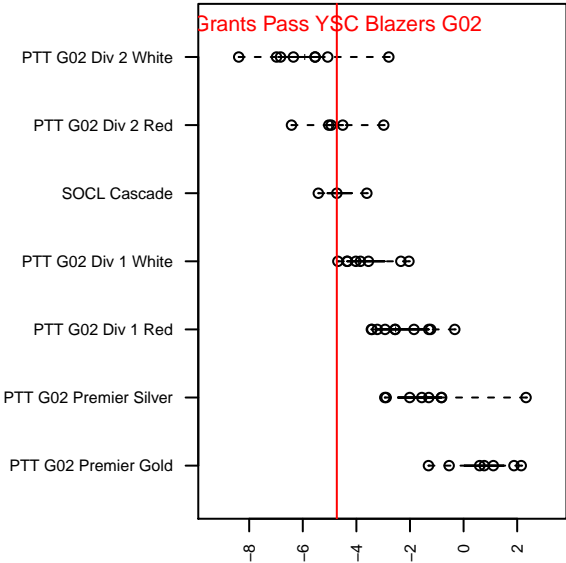

**attack and defense rating
relative to others at age
and all opponents in last 13 months**